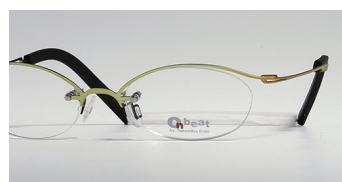

## ONB-501

Material  
All  $\beta$  Titanium

57(31)□19

Gray-Silver Gradation & Black  
(Q01B) OP00340

Gray-Green Gradation & Black  
(Q02B) OP00340

Black-C Red Gradation (G11X)  
OP00340

Green29 (GR29)  
OP00300

## ONB-502

Material  
All  $\beta$  Titanium

54(30)□18

Light Green-Green Gradation & Black  
(Q03B) OP00340

Gray-Orange Gradation & Black  
(Q04B) OP00340

Black-Green Gradation (G03X)  
OP00340

Pearl White (WHP)  
OP00300

## ONB-503

Material  
All  $\beta$  Titanium

48(29)□18

Light Blue-Blue Gradation & Black  
(Q05B) OP00340

Light Yellow-Yellow Gradation  
& Black (Q06B) OP00340

Red Purple-Blue Purple Gradation  
(G36B) OP00340

## ONB-504

Material  
All  $\beta$  Titanium

57(31)□18

Gray-Pink Gradation & Black  
(Q07B) OP00360

Light Pink-Pink Gradation & Black  
(Q08B) OP00360

Black-Blue Gradation (G33X)  
OP00360

Black-Red Gradation (G31A)  
OP00360